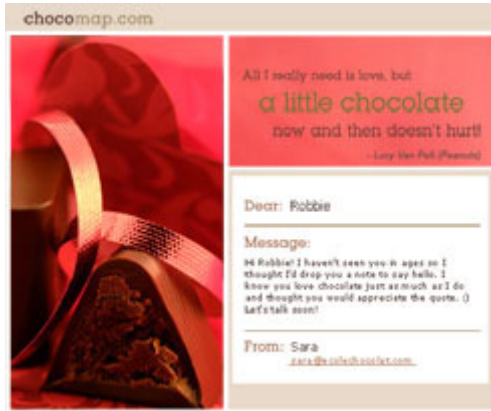

**How can you say BE MINE in chocolate?** I decided to check out what was happening for Valentine's Day at some of the chocolatiers on the MAP. I found some fun ways to celebrate Valentine's Day.

Red Satin Heart Box  
[Fran's Chocolates](#)

Chocolate is Pink  
[Anna Shea Chocolates](#)

Kissing Game  
[Jacques Torres](#)

Hand Painted Heart Box  
[Stella Leona Chocolat](#)

You can tell us about your favorite Valentine's Day chocolate by going to the [Bonbons & Bars](#) page - you'll see the forum "have a favorite bonbon?".